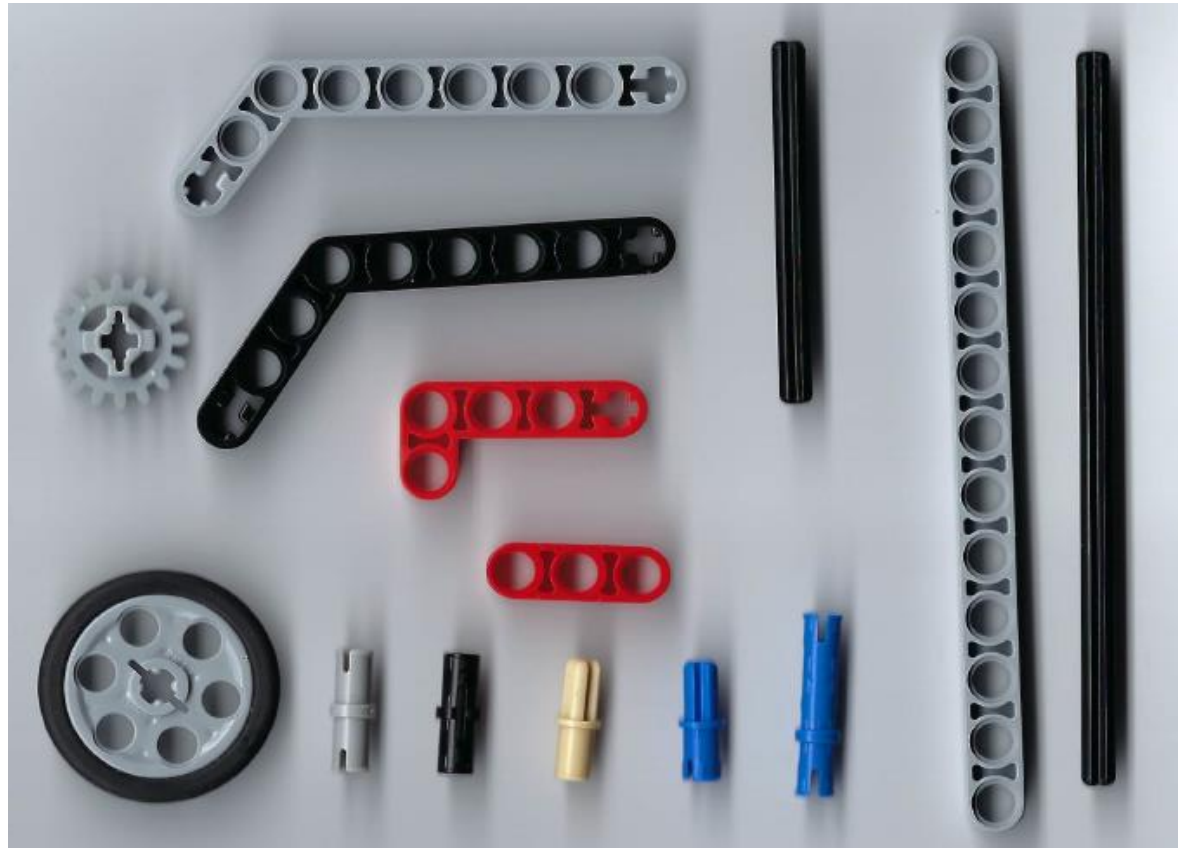

# LEGO Listen Parts (2 sets)

# BEAMS

# CONNECTOR PEG WITH AXLE (no friction)

# CONNECTOR PEG WITH AXLE (with friction)